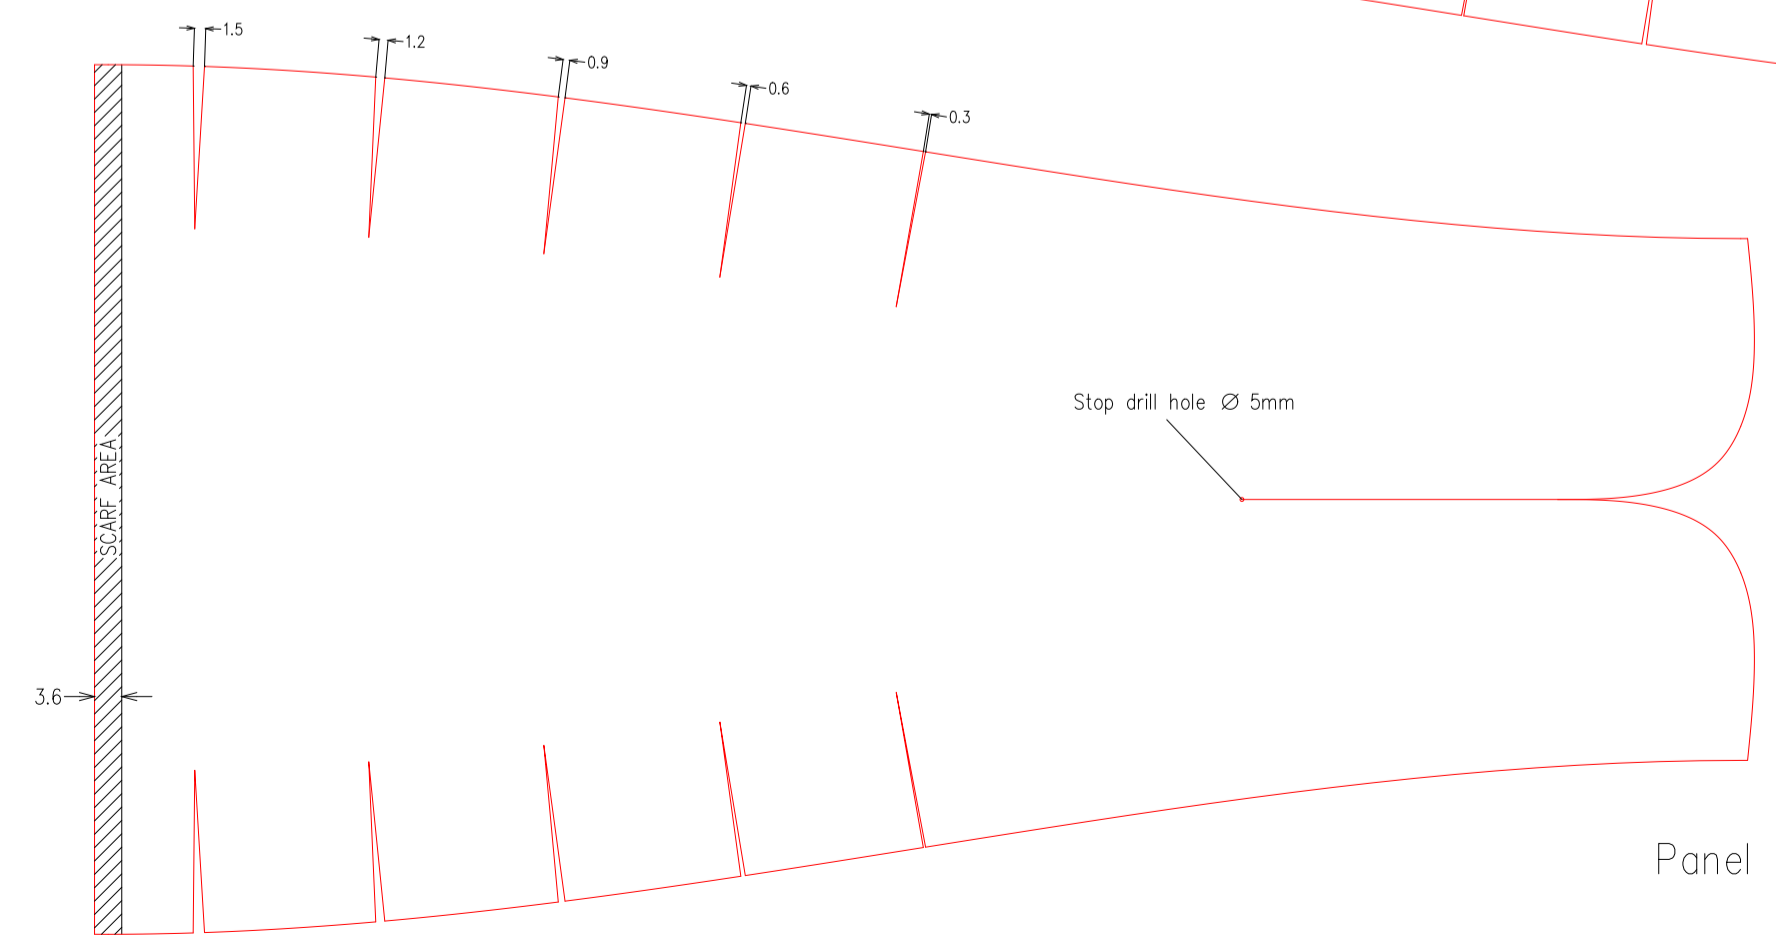

Offsets for cut lines

Offsets for cutting the gores

Panel

Gorewood 14' Solo Canoe
 Hull made of two sheets of
 Okoume marine grade plywood
 (3 mm, 244 x 122 cm)