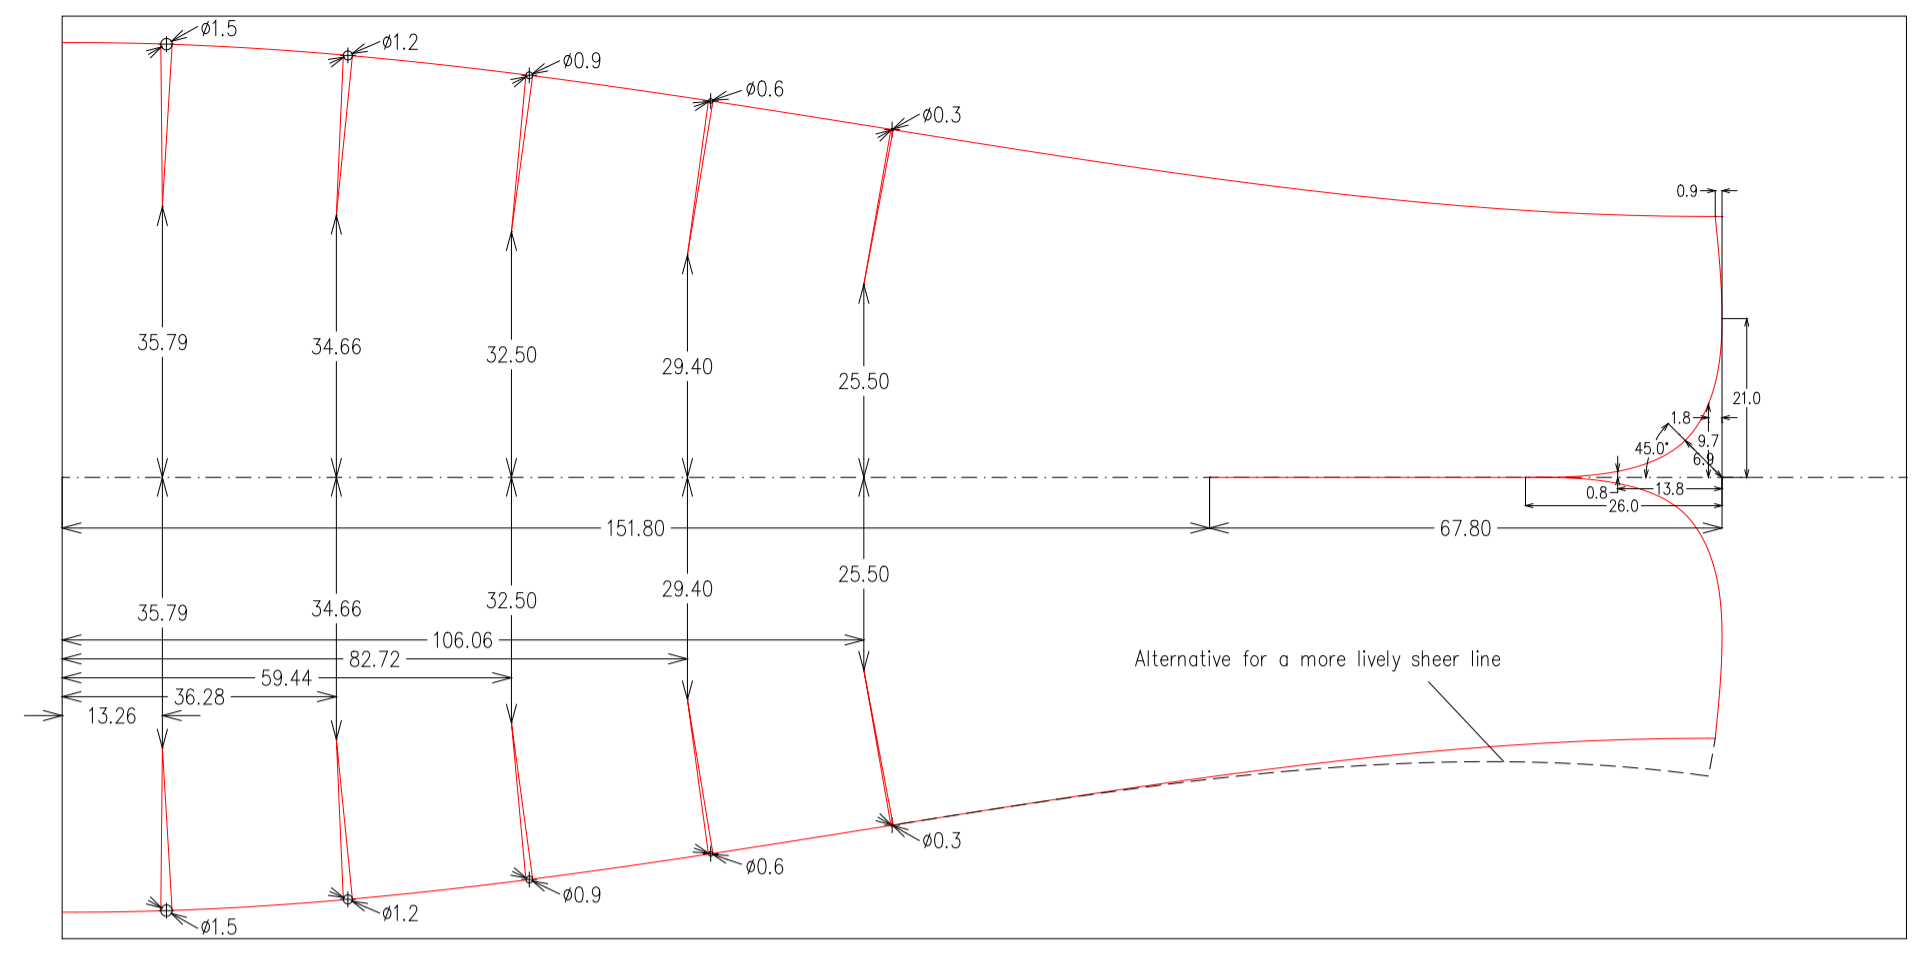

Offsets for cut lines

Offsets for cutting the gores

Panel

Gorewood 14' Solo Canoe
 Hull made of two sheets of
 Okoume marine grade plywood
 (3 mm, 244 x 122 cm)